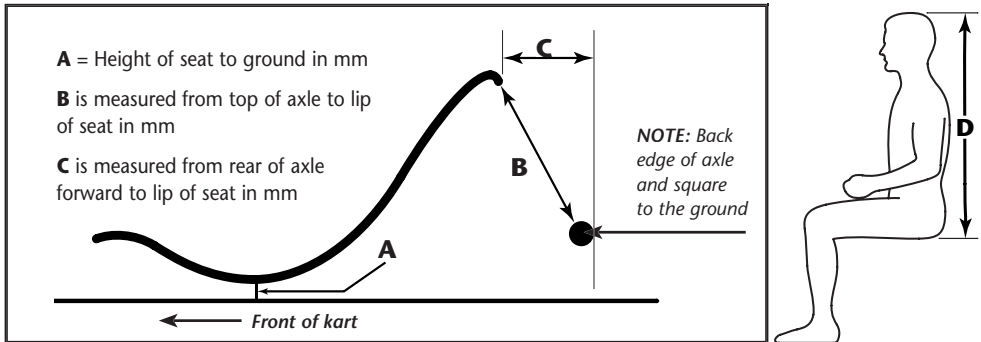

SEAT POSITION CHART

Midget/Rookie

Driver Weight	D: Torso up to 840mm			D: Torso 840-860mm			D: Torso over 860mm		
	A	B	C	A	B	C	A	B	C
up to 40kg	50	230	95	40	220	90	30	210	90
over 40kg	45	225	95	40	215	90	25	205	90

'SL' TYRE
e.g. B'stone YEQ,
YDS, Dunlop SL1

IMPORTANT NOTES

- (a) The above dimensions are for a 90cm wheelbase kart. If fitting a seat to the 94cm wheelbase kart, increase dimension C by 20-30mm.